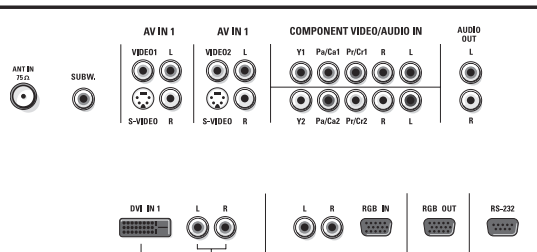

Sound

- Sound Power : 2x5 W RMS
- 2 built-in speakers
- Stereo
- BBE

Ease of Use

- Side Controls
- RC4335 remote control
- Plug & Play
- On Screen Display
- Auto Installation (Autostore)
- Program List
- 6 Widescreen modes
- Picture In Graphics
- Picture In Picture
- Child Lock
- Auto Volume Leveler
- Sleep Timer

Connections

- AV IN 1 : CVBS in, S Video (Y/C), Audio L/R
- AV IN 2 : CVBS in, S Video (Y/C), Audio L/R
- Component 1 : Y, CB/PB, CR/PR, Audio L/R
- Component 2 : Y, CB/PB, CR/PR, Audio L/R
- Audio out L/R
- Subwoofer out
- DVI 1 : DVI, Audio L/R
- PC-in VGA, Audio L/R
- VGA out
- RS232 serial

Information

- Closed Captioning Full Text

Reception

- PLL Digital Tuning
- Tuner: VHF, UHF, S-Channel, Hyperband
- Aerial Input: 75 Ohm Coaxial (IEC75)
- TV System : NTSC
- Video playback : NTSC

Supported Display Resolutions

Standard	Resolution	Refresh rate
VGA	640 x 350	70Hz
VGA	640 x 480	50,60,72,75,85Hz
VGA	720 x 400	70Hz
SVGA	800 x 600	56,60,72,75,85Hz
XGA	1024 x 768	60,70,75,85Hz
SXGA	1280 x 1024	60Hz

Supported Video Formats

- 1280 x 720p
- 1920 x 1080i
- 640 x 480p

Miscellaneous

- Ambient temperature +5 to +40°C
- Mains: AC100 - 240 V, 50-60Hz
- Power consumption: operation 400W
- Set Weight : 34,7kg
- Set Weight Included Tabletop : 36,5 kg
- Weight Incl. Packaging : ±46kg
- Set Dimension (WxHxD): 1082x678x95mm
- Box Dimension (WxHxD): 1230x1120x450mm
- Table Top Stand included
- Wallmount bracket included

Connections

Date of issue 2004-02-19
Printed in -country-
Specifications are subject to change without notice
Trademarks owned by Magnavox Consumer Electronics
2004©Magnavox Consumer Electronics
All rights reserved